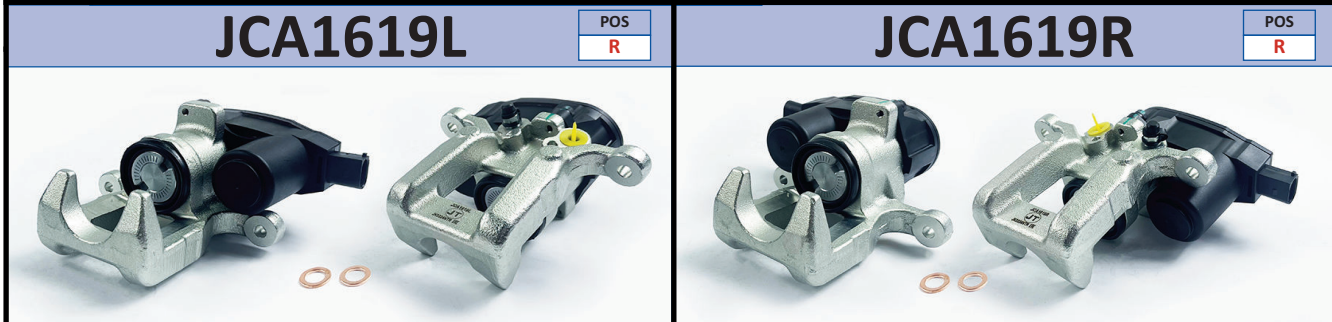

New to Range Calipers February 2025

Please note, part numbers with images are recommended for customers stock. Part numbers without images are available from Juratek stock but for less popular applications.

INFORMATION				LINKED PARTS				APPLICATIONS			
Product Type		Floating Caliper		SUZ128 JCP8172				SUZUKI: S-Cross 22-, SX4 S-Cross 13-, Vitara 15-			
Brake System		Akebono									
Piston Diameter		57mm									
Leading/Trailing		Leading									
AMK	APEC	BRAKE ENGINEERING	DRI	AMK	APEC	BRAKE ENGINEERING	DRI	AMK	APEC	BRAKE ENGINEERING	DRI
-	LCA1533N	CA3387	3173620	-	RCA1533N	CA3387R	3273620	-	-	-	-
REMY	ROLLING COMPONENTS	SHAFTEC	TRW	REMY	ROLLING COMPONENTS	SHAFTEC	TRW	REMY	ROLLING COMPONENTS	SHAFTEC	TRW
DC89534	-	BC11525	BHX777E	DC89535	-	BC21525	BHX778E	DC89535	-	BC21525	BHX778E
OEM	5510261M00, 5510261M00999, 5510261M01999, 5510261M50999						OEM	5510161M00, 5510161M00999, 5510161M01999, 5510161M50999			

INFORMATION				LINKED PARTS				APPLICATIONS			
Product Type		EPB Caliper		KIA155 JCP8083 JCP8195				HYUNDAI: ix35 13-15, Tucson 15-23 KIA: Sportage 15-			
Brake System		MANDO									
Piston Diameter		38mm									
Leading/Trailing		Trailing									
AMK	APEC	BRAKE ENGINEERING	DRI	AMK	APEC	BRAKE ENGINEERING	DRI	AMK	APEC	BRAKE ENGINEERING	DRI
-	-	-	4188120	-	-	-	4288120	-	-	-	-
REMY	ROLLING COMPONENTS	SHAFTEC	TRW	REMY	ROLLING COMPONENTS	SHAFTEC	TRW	REMY	ROLLING COMPONENTS	SHAFTEC	TRW
DC75184E	-	BC11583	-	DC75185E	-	BC21583	-	DC75184E	-	BC21583	-
OEM	58210D3700, 58210D7700, 58210D7710, 58310D3A70, 58310D7A70, 58310D7A71, 58310D7B70						OEM	58230D3700, 58230D7700, 58230D7710, 58311D3A70, 58311D7A70, 58311D7A71, 58311D7B70			