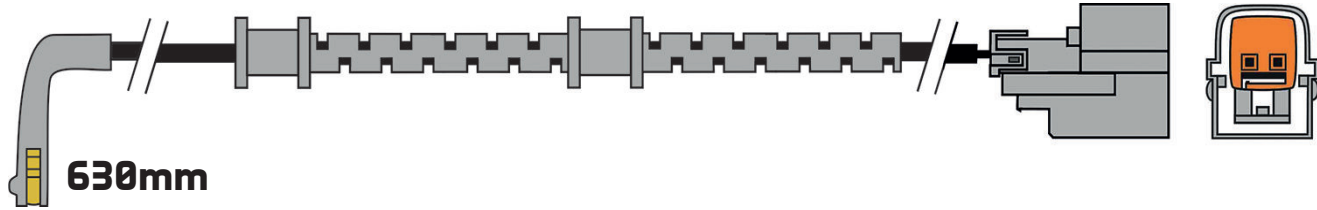

JCW363

700mm

Application		Pos	F	JAGUAR: XF 12-15, XJ 12-19
Apec	Mintex	OEM		C2D21335
-	MWI0569			

JCW383

630mm

Application		Pos	R	JAGUAR: F-Type 12-
Apec	Mintex	OEM		C2D29140
WIR5299	MWI0570			

www.juratek.com