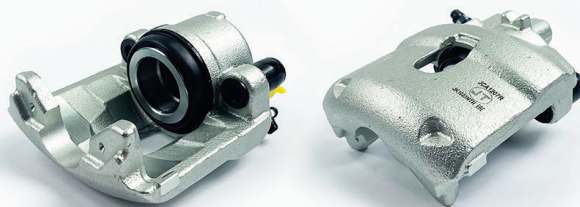

JCA1207R

POS
F

INFORMATION

LINKED PARTS

APPLICATIONS

Product Type	Floating Caliper			FIA111 JCP8076	OPEL: Corsa 14- VAUXHALL: Corsa 14-, Corsavan 14-		
Brake System	ATE						
Piston Diameter	54mm						
Leading/Trailing	Leading						
AMK	APEC	BRAKE ENGINEERING	DRI	AMK	APEC	BRAKE ENGINEERING	DRI
TCA6539	LCA850	CA3412	3177020	TCA6540	RCA850	CA3412R	3277020
REMY	ROLLING COMPONENTS	SHAFTEC	TRW	REMY	ROLLING COMPONENTS	SHAFTEC	TRW
DC89508	VSBC704L	BC11530	BHW781E	DC89509	VSBC704R	BC21530	BHW782E
OEM	542411, 95517020, 95522663			OEM	542412, 95517021, 95522665		

www.juratek.com