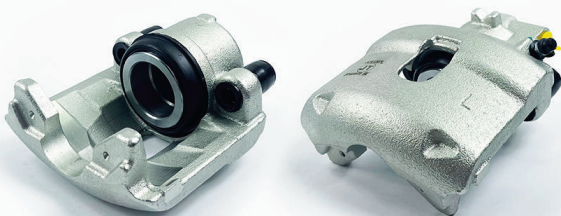

JCA1207R

POS
F

INFORMATION

LINKED PARTS

APPLICATIONS

Product Type	Floating Caliper			FIA111 JCP8076	OPEL: Corsa 14- VAUXHALL: Corsa 14-, Corsavan 14-		
Brake System	ATE						
Piston Diameter	54mm						
Leading/Trailing	Leading						
AMK	APEC	BRAKE ENGINEERING	DRI	AMK	APEC	BRAKE ENGINEERING	DRI
TCA6539	LCA850	CA3412	3177020	TCA6540	RCA850	CA3412R	3277020
REMY	ROLLING COMPONENTS	SHAFTEC	TRW	REMY	ROLLING COMPONENTS	SHAFTEC	TRW
DC89508	VSBC704L	BC11530	BHW781E	DC89509	VSBC704R	BC21530	BHW782E
OEM	542411, 95517020, 95522663			OEM	542412, 95517021, 95522665		

www.juratek.com