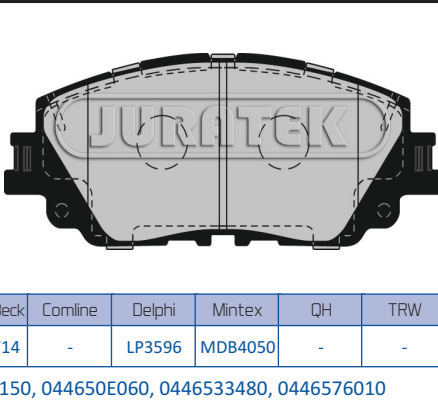

APEC	Blueprint	Borg & Beck	Comline	Delphi	Mintex	QH	TRW
PAD2292	ADBP420101	BBP2714	-	LP3596	MDB4050	-	-
OEM	0446506150, 044650E060, 0446533480, 0446576010