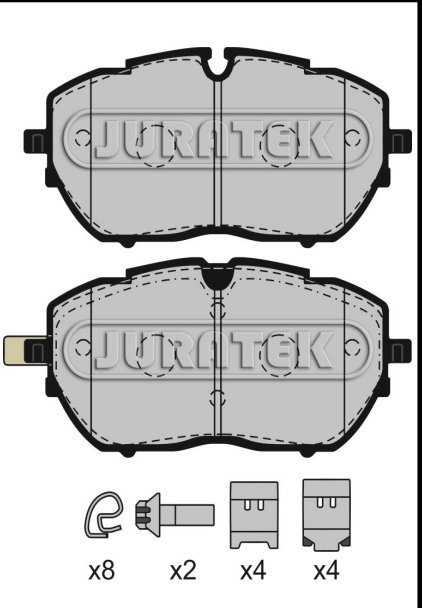

x8 x2 x4 x4

APEC	Blueprint	Borg & Beck	Comline	Delphi	Mintex	QH	TRW
PAD2308	ADBP420100	BBP2851	ADB03071 CBP03071	LP3599	MDB4217 MDB4292	-	-
OEM	0446602430, 0446612160, 0446612161, 0446630360, 0446642090, 04466F4020, T04466F402						

APEC	Blueprint	Borg & Beck	Comline	Delphi	Mintex	QH	TRW
PAD2083	-	BBP2546	ADB02260 CBP02260	LP3518	MDB3847	BP1846	GDB2121
OEM	1612373080, 1647859680, 1647877180, 1647877180						

JCP8550

Width	Height	Thickness
143	56	16
Application		Pos
		F

LEXUS:
ES 18-
UX 18-
TOYOTA:
Camry 17-
Corolla Cross 22-
Rav 4 18-