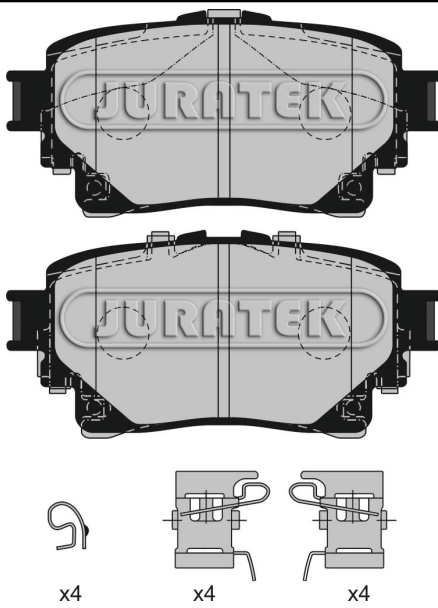

JCP4034

Width	Height	Thickness
104	48	15
Application		Pos
		R

LEXUS:
NX 21-
UX 20-
SUZUKI:
Across 20-
TOYOTA:
bZ4X 21-
Highlander 19-
Rav 4 18-

x4 x4 x4

JCP8177

Width	Height	Thickness
148	73	17
Application		Pos
		F