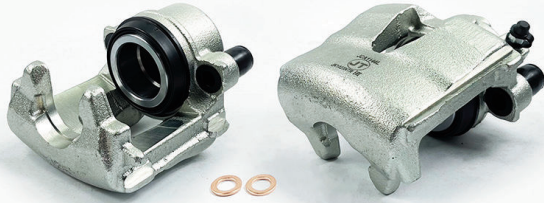

New to Range Calipers June 2024

Please note, part numbers with images are recommended for customers stock. Part numbers without images are available from Juratek stock but for less popular applications.

JCA1144L

POS
F

JCA1144R

POS
F

INFORMATION

LINKED PARTS

APPLICATIONS

Product Type	Floating Caliper	VAG325 JCP4454		AUDI: A3 12-20 SEAT: Leon 12-20, Leon SC 13-18, Leon ST 12-20 SKODA: Octavia 12- VOLKSWAGEN: Golf 09-21, Golf Alltrack 14-, Golf Plus 09-13, Golf Sportsvan 14-20, Golf Van 12-17			
Brake System	ATE						
Piston Diameter	57mm						
Leading/Trailing	Leading						
AMK	APEC	BRAKE ENGINEERING	DRI	AMK	APEC	BRAKE ENGINEERING	DRI
TCA6533	LCA934	CA3301	3168220	TCA6534	RCA934	CA3301R	3268220
REMY	ROLLING COMPONENTS	SHAFTEC	TRW	REMY	ROLLING COMPONENTS	SHAFTEC	TRW
DC85018	VSBC245L	BC11521	BHS1629E	DC85019	VSBC245R	BC21521	BHS1630E
OEM	5Q0615123, 5Q0615123X			OEM	5Q0615124, 5Q0615124X		

JCA1219L

POS
F

JCA1219R

POS
F

APPLICATIONS

SUBARU: Trezia 11-
TOYOTA: Allion 07-, Auris 06-12, Corolla 06-19, Premio 07-, Urban Cruiser 07-16, Verso S 10-16

AMK	APEC	BRAKE ENGINEERING	DRI	AMK	APEC	BRAKE ENGINEERING	DRI
TCA3987	LCA717	CA2837	3117120	TCA3988	RCA717	CA2837R	3217120
REMY	ROLLING COMPONENTS	SHAFTEC	TRW	REMY	ROLLING COMPONENTS	SHAFTEC	TRW
DC84242	VSBC883L	BC2437	BHS1108E	DC84243	VSBC883R	BC2437R	BHS1109E
OEM	4775012A10			OEM	4773012A10		

JCA1220L

POS
R

JCA1220R

POS
R

APPLICATIONS

ASTON MARTIN: Cygnet 11-13
SUBARU: Trezia 11-
TOYOTA: IQ 09-15, Ractis 05-10, Urban Cruiser 09-16, Verso S 10-16, Yaris/Vios 05-13, Yaris 05-11

AMK	APEC	BRAKE ENGINEERING	DRI	AMK	APEC	BRAKE ENGINEERING	DRI
TCA4221	LCA1229N	CA2930	4186710	TCA4222	RCA1229N	CA2930R	4286710
REMY	ROLLING COMPONENTS	SHAFTEC	TRW	REMY	ROLLING COMPONENTS	SHAFTEC	TRW
DC73984	-	BC2445	-	DC73985	-	BC2445R	-
OEM	4785052090, 4785052161			OEM	4783052090, 4783052161		