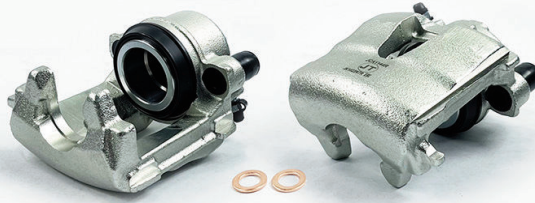

New to Range Calipers June 2024

Please note, part numbers with images are recommended for customers stock. Part numbers without images are available from Juratek stock but for less popular applications.

JCA1144L

POS
F

JCA1144R

POS
F

INFORMATION

LINKED PARTS

APPLICATIONS

Product Type	Floating Caliper	VAG325 JCP4454		AUDI: A3 12-20 SEAT: Leon 12-20, Leon SC 13-18, Leon ST 12-20 SKODA: Octavia 12- VOLKSWAGEN: Golf 09-21, Golf Alltrack 14-, Golf Plus 09-13, Golf Sportsvan 14-20, Golf Van 12-17			
Brake System	ATE						
Piston Diameter	57mm						
Leading/Trailing	Leading						
AMK	APEC	BRAKE ENGINEERING	DRI	AMK	APEC	BRAKE ENGINEERING	DRI
TCA6533	LCA934	CA3301	3168220	TCA6534	RCA934	CA3301R	3268220
REMY	ROLLING COMPONENTS	SHAFTEC	TRW	REMY	ROLLING COMPONENTS	SHAFTEC	TRW
DC85018	VSBC245L	BC11521	BHS1629E	DC85019	VSBC245R	BC21521	BHS1630E
OEM	5Q0615123, 5Q0615123X			OEM	5Q0615124, 5Q0615124X		

JCA1219L

POS
F

JCA1219R

POS
F

APPLICATIONS

SUBARU: Trezia 11-
TOYOTA: Allion 07-, Auris 06-12, Corolla 06-19, Premio 07-, Urban Cruiser 07-16, Verso S 10-16

AMK	APEC	BRAKE ENGINEERING	DRI	AMK	APEC	BRAKE ENGINEERING	DRI
TCA3987	LCA717	CA2837	3117120	TCA3988	RCA717	CA2837R	3217120
REMY	ROLLING COMPONENTS	SHAFTEC	TRW	REMY	ROLLING COMPONENTS	SHAFTEC	TRW
DC84242	VSBC883L	BC2437	BHS1108E	DC84243	VSBC883R	BC2437R	BHS1109E
OEM	4775012A10			OEM	4773012A10		

JCA1220L

POS
R

JCA1220R

POS
R

APPLICATIONS

ASTON MARTIN: Cygnet 11-13
SUBARU: Trezia 11-
TOYOTA: IQ 09-15, Ractis 05-10, Urban Cruiser 09-16, Verso S 10-16, Yaris/Vios 05-13, Yaris 05-11

AMK	APEC	BRAKE ENGINEERING	DRI	AMK	APEC	BRAKE ENGINEERING	DRI
TCA4221	LCA1229N	CA2930	4186710	TCA4222	RCA1229N	CA2930R	4286710
REMY	ROLLING COMPONENTS	SHAFTEC	TRW	REMY	ROLLING COMPONENTS	SHAFTEC	TRW
DC73984	-	BC2445	-	DC73985	-	BC2445R	-
OEM	4785052090, 4785052161			OEM	4783052090, 4783052161		