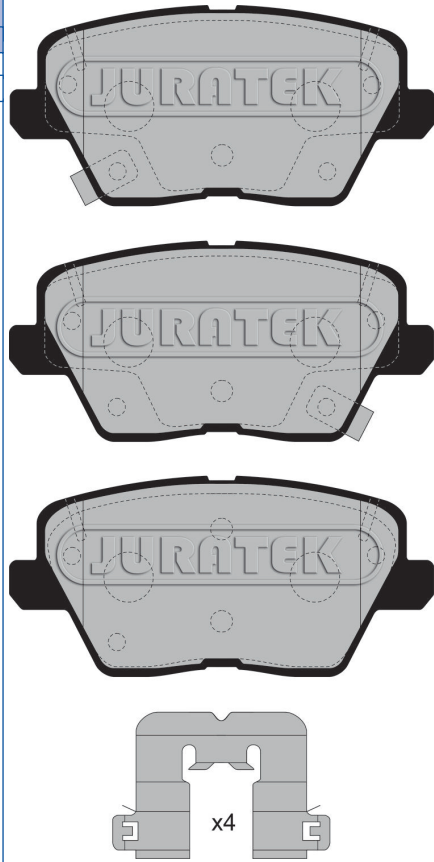

JCP8066

A-Width	A-Height	A-Thickness
155	69	20

B-Width	B-Height	B-Thickness
155	71	20

Application	Pos	F
FIAT: 500L 13-		

APEC	Blueprint	Borg & Beck	Comline	Delphi	Mintex	QH	TRW
PAD2015	ADL144244	BBP2529	-	LP3220	MDB3440	-	GDB2060
OEM	68211488AA, 77366590, 77366915						

Continued on next page...

New to Range Brake Pads February 2020

www.juratek.com

JCP8270

Width	Height	Thickness
149	60	19

Application Pos **F**
HYUNDAI:
 i30 16-
 i30 Fastback 17-
KIA:
 Proceed 18-
 Cee'd 18-
 Xceed 19-

JCP8271

Width	Height	Thickness
105	49	14.8

Application Pos **R**
HYUNDAI:
 i30 16-
 i30 Fastback 17-
KIA:
 Proceed 18-
 Cee'd 18-
 Xceed 19-

APEC	Blueprint	Borg & Beck	Comline	Delphi	Mintex	QH	TRW
-	ADG042177	BBP2640	ADB32409 CBP32409	LP3385	MDB4033	-	-
OEM 58101G4A00, 58101G4A10							