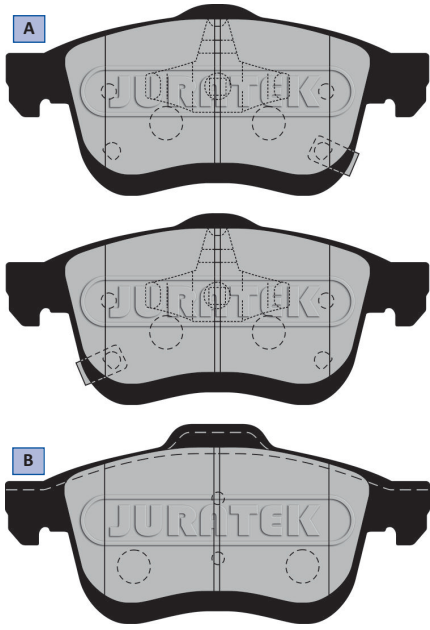

APEC	Blueprint	Borg & Beck	Comline	Delphi	Mintex	QH	TRW
PAD2015	ADL144244	BBP2529	-	LP3220	MDB3440	-	GDB2060
OEM	68211488AA, 77366590, 77366915						

Continued on next page...