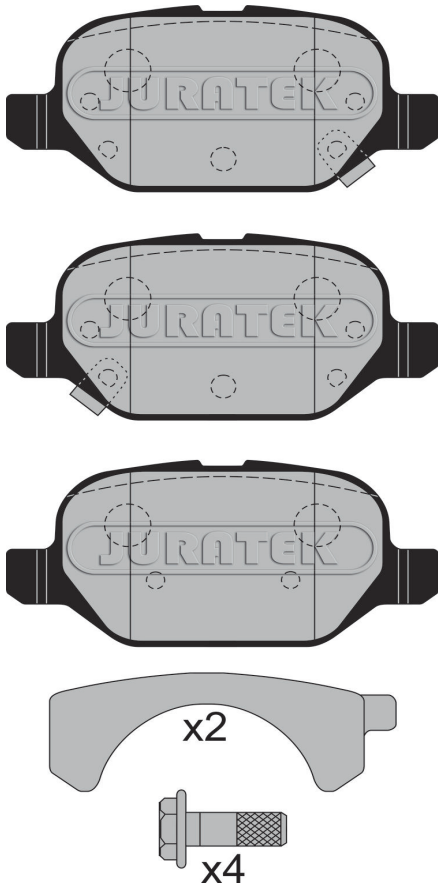

JCP4464

Width	Height	Thickness
43.9	95.7	13.8

Application	Pos	R
FIAT: Panda 12-		

APEC	Blueprint	Borg & Beck	Comline	Delphi	Mintex	QH	TRW
PAD1906	-	BBP2440	ADB31559 CBP31559	LP2761	MDB3332 MDB3813	-	GDB1950
OEM	77366388, 77366453						

JCP8066

A-Width	A-Height	A-Thickness
155	69	20

B-Width	B-Height	B-Thickness
155	71	20

Application	Pos	F
FIAT: 500L 13-