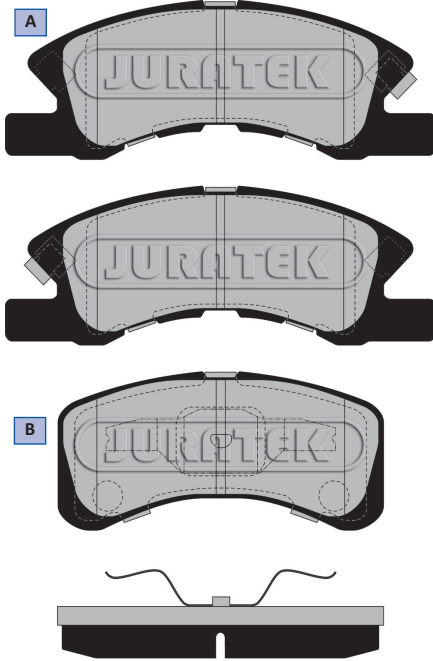

New to Range Brake Pads March 2020

www.juratek.com

JCP1988

A-Width	A-Height	A-Thickness
122.1	44.5	14.4

B-Width	B-Height	B-Thickness
92	44.1	14.4

Application	Pos	F

DAIHATSU:
Cuore 98-
Trevis 06-
MITSUBISHI:
Mirage 12-

JCP8253

Width	Height	Thickness
53.9	142.2	17

Application	Pos	F

CHEVROLET:
Aveo 11-
Cobalt 13-

APEC	Blueprint	Borg & Beck	Comline	Delphi	Mintex	QH	TRW
PAD1625 PAD1986	ADD64232	BBP2141	ADB32249 CBP32249	LP1918	MDB2708	BP1507	GDB3358

Width	Height	Thickness
38.9	103.9	13.9

Application	Pos	R

CHEVROLET:
Lacetti 03-
Nubira 05-11
DAEWOO:
Gentra Saloon 13-
Lacetti 04-

JCP8273

Width	Height	Thickness
61.1	140.5	18.9

Application	Pos	F

HYUNDAI:
i30 17-
i30 Fastback 17-
KIA:
Optima 15-