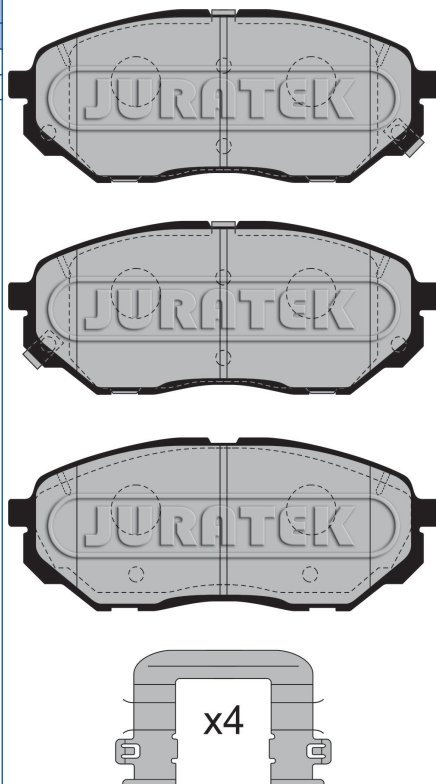

Width	Height	Thickness
38.9	103.9	13.9

Application	Pos	R

CHEVROLET:
Lacetti 03-
Nubira 05-11
DAEWOO:
Gentra Saloon 13-
Lacetti 04-

JCP8273

Width	Height	Thickness
61.1	140.5	18.9

Application	Pos	F

HYUNDAI:
i30 17-
i30 Fastback 17-
KIA:
Optima 15-

OEM 58101D4A80, 58101G8A30, 58101S0A00, 58101S0A10

New to Range Brake Pads March 2020

JCP8277

Width	Height	Thickness
60	152.2	16.4

Application	Pos	F

HYUNDAI:
Santa Fe 18-
KIA:
Sorento 15-

JCP8297

Width	Height	Thickness
104.1	47.2	14.6

JCP8299

A-Width	A-Height	A-Thickness
68.8	155.2	19.2

B-Width	B-Height	B-Thickness
71.4	155.2	19.4

Application	Pos	F

ALFA ROMEO:
Giulietta 10-

APEC	Blueprint	Borg & Beck	Comline	Delphi	Mintex	QH	TRW
PAD1794	ADL144242	BBP2245	ADB12118 CBP12118	LP2241	MDB3121	BP1742	GDB1880
OEM	77365354, 77367959						