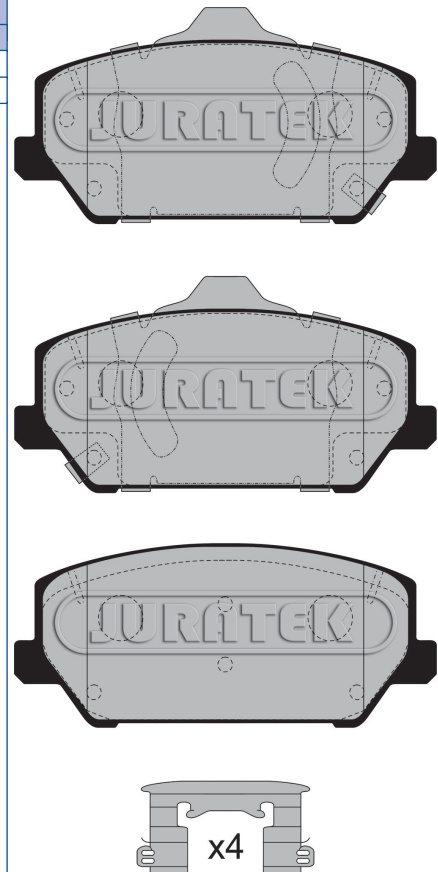

Width	Height	Thickness
38.9	103.9	13.9

Application	Pos	R

CHEVROLET:
Lacetti 03-
Nubira 05-11
DAEWOO:
Gentra Saloon 13-
Lacetti 04-

JCP8273

Width	Height	Thickness
61.1	140.5	18.9

Application	Pos	F

HYUNDAI:
i30 17-
i30 Fastback 17-
KIA:
Optima 15-